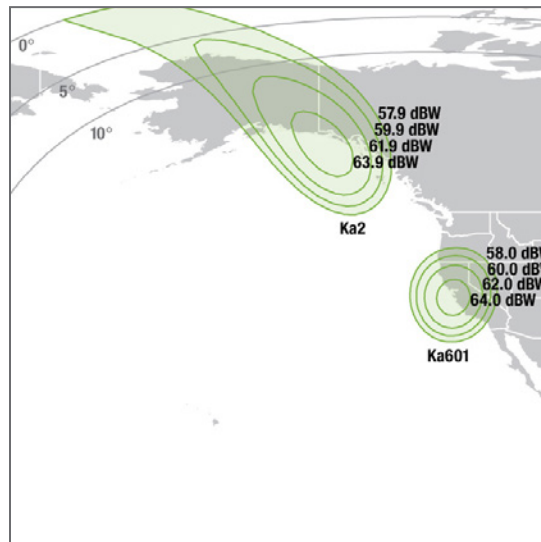

Galaxy 30 at 125°W

The newest addition to Intelsat's North America Galaxy Fleet, the most efficient media distribution system in North America.

Galaxy 30 (G-30) is the first satellite in Intelsat's comprehensive Galaxy fleet refresh plan, a new generation of technology that will provide Intelsat Media customers in North America with high-performance broadcast distribution capabilities. It is critical to Intelsat's U.S. C-band clearing strategy. With additional Ku-band and Ka-band steerable beams, G-30 will also serve some of Intelsat's North American government, mobility and enterprise customers.

C-band North America

C-band Key Parameters

Configurable Capacity:
24 (in equivalent 36 MHz units)

Polarization: Linear – Horiz. or Vertical

Downlink Frequency:
3700 to 4200 MHz

Typical Edge of Coverage e.i.r.p.:
> 36.7 dBW

Uplink Frequency:
5925 to 6425 MHz

Beam Peak G/T:
Up to 6.2 dB/K

Ku-band Steerable Beam

Ka-band Steerable Beams

Ku-band Key Parameters

Configurable Capacity:
35 (in equivalent 36 MHz units)
loop-back or Ku-Ka connectivity

Polarization: Linear – Horiz. or Vertical

Downlink Frequency:
10.70 to 11.70 GHz

Typical Edge of Coverage e.i.r.p.:
> 53 dBW

Uplink Frequency:
12.75 to 13.25 GHz and
13.75 to 14.50 GHz

Beam Peak G/T:
Up to 15.0 dB/K